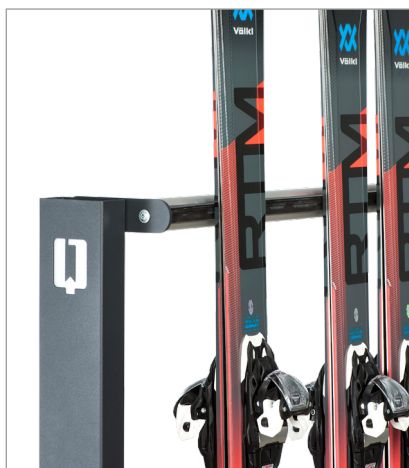

EASY BASIC 1-SIDED

Standard

100%

- > **Grip of skis: 3-point system**
  Versatile & super-firm
- > **Galvanized steel and powder coating**
  Double protection
- > **Adjustment systems**
  Optimal space arrangement
- > **Water hood**
  Gear keeping and water drainage

Technology

Details