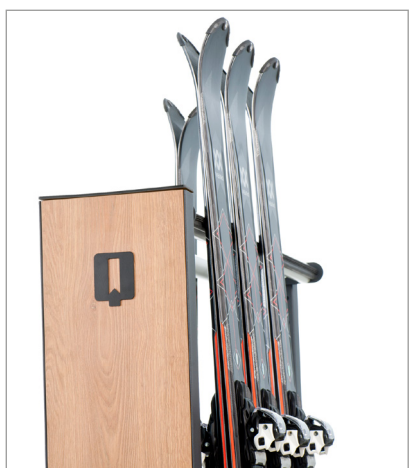

EASY

UniQ

- > **Four product lines**
  Different design variants
- > **The frame**
  Rigidity and confidence
- > **Grip of skis: 3-point system**
  Versatile & super-firm
- > **Galvanized steel and powder coating**
  Double protection
- > **Mobile racking system**
  Easy and smooth movement
- > **Adjustment systems**
  Optimal space arrangement
- > **Water hood**
  Gear keeping and water drainage

100%

Technology

Details

Storage capacities

Length	>	Capacity	Width	Height
1500	>	24	500	1400
1800	>	30	500	1400
2000	>	32	500	1400
2400	>	40	500	1400
3000	>	50	500	1400
4000	>	64	500	1400

mm > pairs of skis