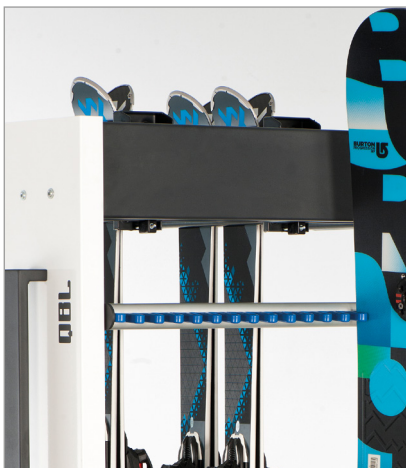

RENTAL

MiniPanel

- > **Four product lines**
Different design variants
- > **The frame**
Rigidity and confidence
- > **Grip of skis: Fork system**
Safe & super-capacious
- > **Galvanized steel and powder coating**
Double protection
- > **Mobile racking system**
Easy and smooth movement
- > **Adjustment systems**
Optimal space arrangement
- > **Water hood**
Gear keeping and water drainage
- > **Grip of boards: Vertical system**
For snowboards with rental bindings
- > **Steel basket**
Multifunctional space

Technology

Details

|| 50% | || 50%

Storage capacities

Length	>	Capacity	Width	Height
1500	>	30 + 30	800	2420
1800	>	36 + 40	800	2420
2000	>	42 + 40	800	2420
2400	>	54 + 50	800	2420
3000	>	66 + 60	800	2420
4000	>	84 + 80	800	2420