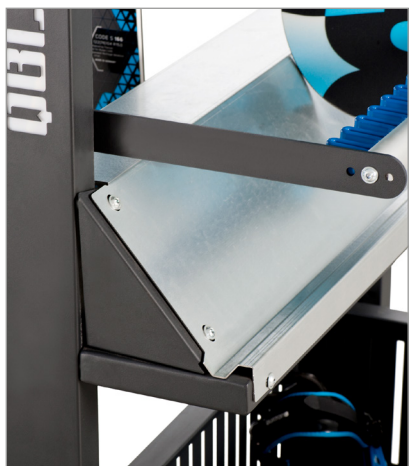

RENTAL

Standard

- > **Four product lines**
Different design variants
- > **The frame**
Rigidity and confidence
- > **Grip of skis: Fork system**
Safe & super-capacious
- > **Galvanized steel and powder coating**
Double protection
- > **Mobile racking system**
Easy and smooth movement
- > **Adjustment systems**
Optimal space arrangement
- > **Water hood**
Gear keeping and water drainage
- > **Grip of boards: Vertical system**
For snowboards with rental bindings
- > **Steel basket**
Multifunctional space

Technology

Details

|| 50% | | 50%

Storage capacities

Length	>	Capacity	Width	Height
1500	>	30 + 30	800	2420
1800	>	36 + 40	800	2420
2000	>	42 + 40	800	2420
2400	>	54 + 50	800	2420
3000	>	66 + 60	800	2420
4000	>	84 + 80	800	2420