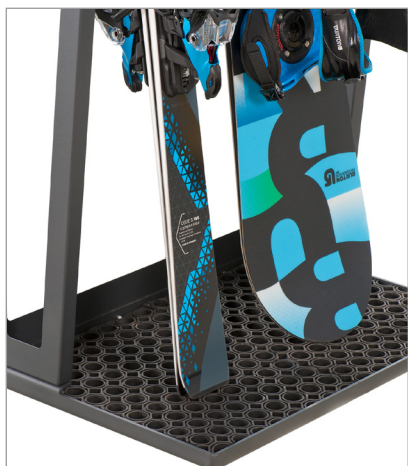

## SKI STAND 700

100%

- > Smart and stable construction preventing skis from falling
- > Integrated crossbar with a rubber seal for holding skis
- > Rubber seals on two levels – for adult and junior skis
- > Large steel base with a rubber mat

### Capacities

Width	>	Capacity	Depth	Height
700	>	4-5 / 2	450	1200

mm > pairs of skis / snowboards