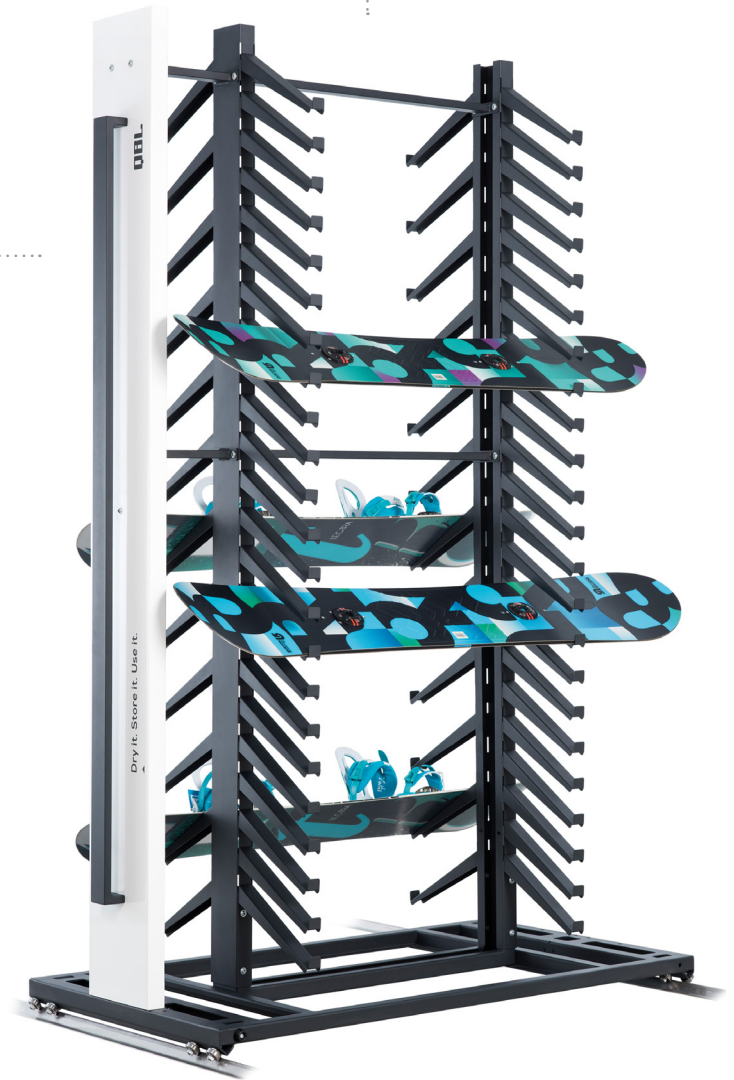

SNOWBOARD

MiniPanel

- > **Four product lines**
Different design variants
- > **The frame**
Rigidity and confidence
- > **Grip of boards: Horizontal system**
Traditional versatile storage solution
- > **Galvanized steel and powder coating**
Double protection
- > **Mobile racking system**
Easy and smooth movement
- > **Adjustment systems**
Optimal space arrangement
- > **Water tub in the frame**
Comfort of a dry floor

Technology

100%

Details

Storage capacities

Length	>	Capacity	Width	Height
1500	>	25 / 50	800	2420
1800	>	25 / 50	800	2420
2000	>	25 / 50	800	2420
2400	>	25 / 50	800	2420
3000	>	50 / 100	800	2420
4000	>	50 / 100	800	2420