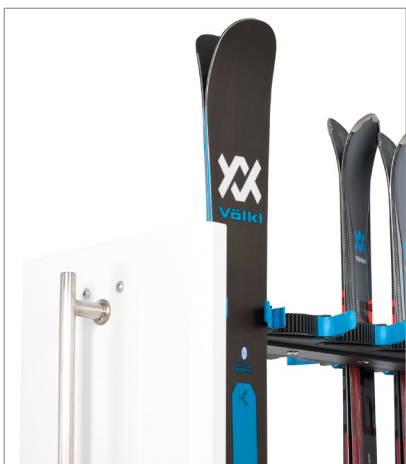

TOP RACK

Panel

- > **Four product lines**
Different design variants
- > **The frame**
Rigidity and confidence
- > **Grip of skis: CliQ ski holder**
Smart & super-functional
- > **Galvanized steel and powder coating**
Double protection
- > **Mobile racking system**
Easy and smooth movement
- > **Adjustment systems**
Optimal space arrangement
- > **Water tub in the frame**
Comfort of a dry floor

100%

Technology

CliQ The Original Ski Holder.

ISPO Award
2019

Winner

Details

Storage capacities

Length	>	Capacity	Width	Height
1500	>	19	450	1400
1800	>	24	450	1400
2000	>	27	450	1400
2400	>	33	450	1400
3000	>	42	450	1400
4000	>	54	450	1400